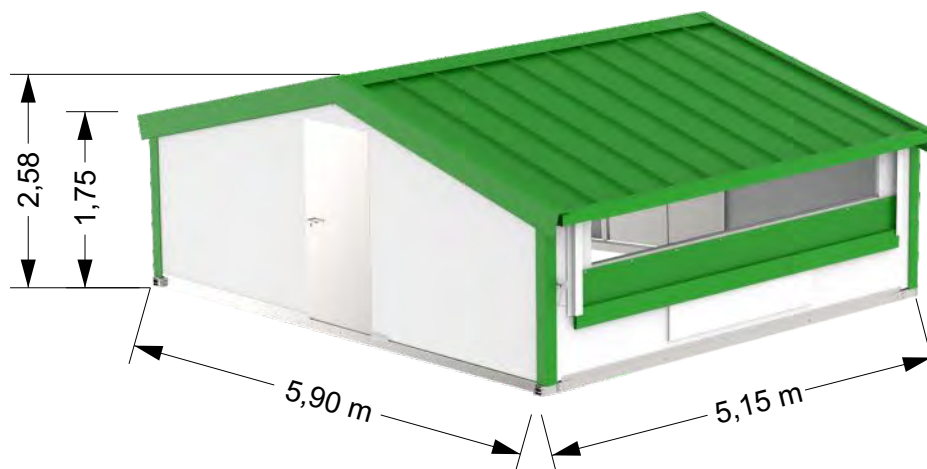

Cod. 30112 Model with Canvas.
Cod. 30113 Model with wire mesh.