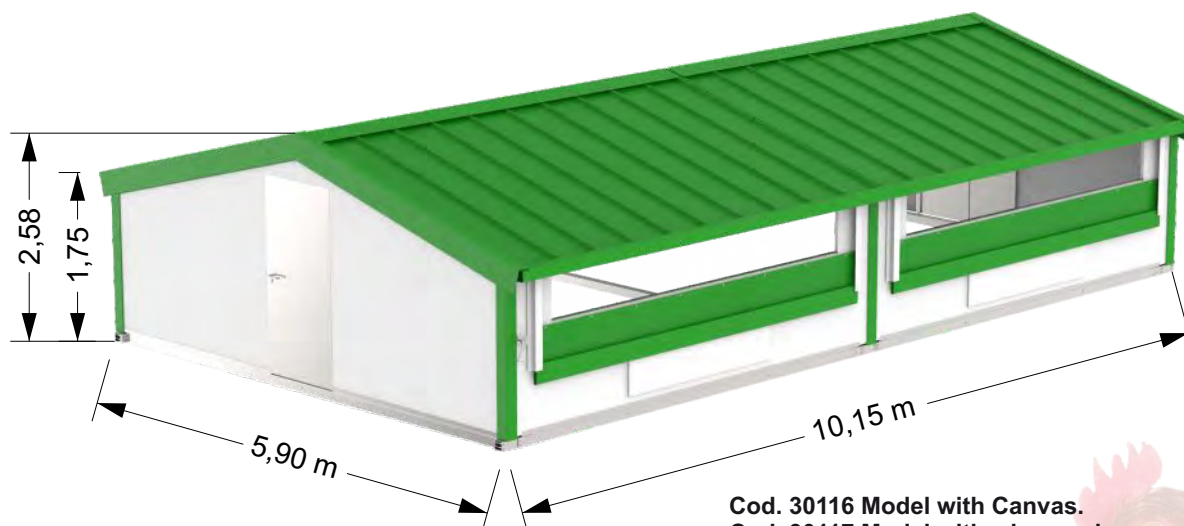

Cod. 30116 Model with Canvas.
Cod. 30117 Model with wire mesh.